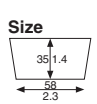

CR-31-32-33 Curled cup (white/brown/yellow) 2690050-52

Material	PET/Cup paper
Function	Waterproof, Greaseproof, Heat resistance
Use	Dessert, Baking, Pickle cup, Snack cup
Capacity	110/3.7 Weight 2.90/0.10
Entries	2000 pcs (100 pcs × 20)