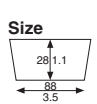

CR-51-52-53 Curled cup (white/brown/yellow) 2690070-72

Material	PET/Cup paper
Function	Waterproof, Greaseproof, Heat resistance
Use	Dessert, Baking, Pickle cup, Snack cup
Capacity	200/6.8 Weight 3.95/0.14
Entries	2000 pcs (100 pcs × 20)