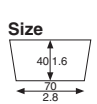

CR-41-42-43 Curled cup (white/brown/yellow) 2690060-62

Material	PET/Cup paper
Function	Waterproof, Greaseproof, Heat resistance
Use	Dessert, Baking, Pickle cup, Snack cup
Capacity	180/6.1 Weight 3.95/0.14
Entries	2000 pcs (100 pcs × 20)