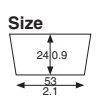

CR-11-12-13 Curled cup (white/brown/yellow) 2690040-42

Material	PET/Cup paper
Function	Waterproof, Greaseproof, Heat resistance
Use	Dessert, Baking, Pickle cup, Snack cup
Capacity	65/2.2 Weight 1.96/0.07
Entries	2000 pcs (100 pcs × 20)