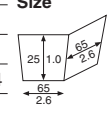

PC-83 Paper cocotte (mat stripe) 3850523

Material	Card paper
Function	-
Use	Decoration
Capacity	-
Weight	4.00/0.14
Entries	1500 pcs (50 pcs x 30)