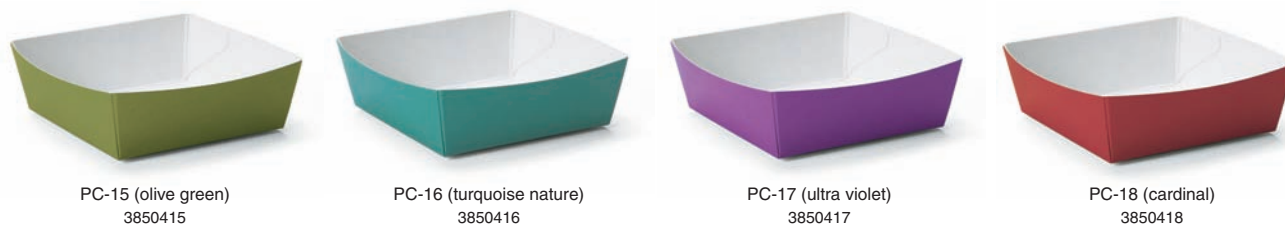

PC-200 Frosted baking tray (chic) 3850650

Material	PET/Graffan paper	
Function	Heat resistance	
Use	Decoration, Baking	
Capacity	150/5.1	Weight 4.40/0.16
Entries	1500 pcs (50 pcs × 30)	

PC-201 Frosted baking tray (brown stripe) 3850651

PC-19 (coffee)
3850419

PC-20 (chocolate)
3850420

24 Variation

PC-01-24 Color cocotte (24 colors) 3850401-24

Material	Card paper
Function	Heat resistance
Use	Decoration, Baking
Capacity	125/4.2 Weight 4.00/0.14
Entries	500 pcs (50 pcs x 10)

PC-04 (pink)
3850404

PC-05 (primrose)
3850405

PC-06 (sea green)
3850406

PC-07 (camellia)
3850407

PC-12 (leaf green)
3850412

PC-13 (café au lait)
3850413

PC-15 (olive green)
3850415

PC-16 (turquoise nature)
3850416