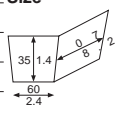

GT101 Gateau tray (cream)	3810200
Material	E Flute/Bleached kraft
Function	Heat resistance
Use	Decoration, Baking
Capacity	150/5.1 Weight 4.28/0.15
Entries	2000 pcs (50 pcs x 40)

GT102 Gateau tray (cream)	3810201
Material	E Flute/Bleached kraft
Function	Heat resistance
Use	Decoration, Baking
Capacity	160/5.4 Weight 4.24/0.15
Entries	2000 pcs (50 pcs x 40)