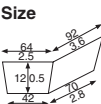

AP-64-92KB PET Gold tray (gold/oval) 6090162	
Material	A-PET
Function	Waterproof, Greaseproof
Use	Cake tray
Capacity	– Weight 2.12/0.07
Entries	500 pcs (100 pcs × 5)