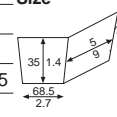

GT101 Gateau tray (cream)	3810200
Material	E Flute/Bleached kraft
Function	Heat resistance
Use	Decoration, Baking
Capacity	150/5.1 Weight 4.28/0.15
Entries	2000 pcs (50 pcs x 40)

GT102 Gateau tray (cream)	3810201
Material	E Flute/Bleached kraft
Function	Heat resistance
Use	Decoration, Baking
Capacity	160/5.4 Weight 4.24/0.15
Entries	2000 pcs (50 pcs x 40)

GT103 Gateau tray (brown block)	3810202
Material	E Flute/Unbleached kraft/Bleached kraft
Function	Heat resistance
Use	Decoration, Baking
Capacity	160/5.4 Weight 3.66/0.13
Entries	2000 pcs (50 pcs x 40)

GT104 Gateau tray (brown plain)	3810203
Material	E Flute/Unbleached kraft
Function	Heat resistance
Use	Decoration, Baking
Capacity	210/7.1 Weight 6.96/0.25
Entries	1500 pcs (50 pcs x 30)

cocotte liner sheet

× XG428: Sold out

× Please refer page 122-123 for details.