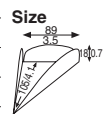

CP-153 Cake plate (torte · 8cuts) (gold) 2780523

Material	Card paper/Gold print/PET
Function	Waterproof, Greaseproof
Use	Cake lining paper
Capacity	– Weight 3.50/0.12
Entries	2000 pcs (100 pcs × 20)