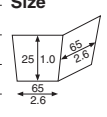

PC-52 Paper cocotte (classical) 3850052

Material	Card paper
Function	-
Use	Decoration
Capacity	-
Weight	4.39/0.15
Entries	1500 pcs (50 pcs x 30)