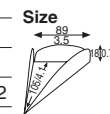

CP-154 Cake plate (torte · 8cuts) (stripe) 2780524

Material	Card paper/Gold print/PET
Function	Waterproof, Greaseproof
Use	Cake lining paper
Capacity	– Weight 3.50/0.12
Entries	2000 pcs (100 pcs × 20)