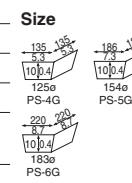

Material	A-PET	Size
Function	Waterproof, Greaseproof	
Use	Cake tray	
Capacity	-	Weight 2.40/0.08
Entries	500 pcs (100 pcs x 5)	

AP-77K-1 PET Gold tray (gold/polygon) 6090169

Material	PET/Graffan paper	Size
Function	Waterproof, Greaseproof	
Use	Cake tray	
Capacity	-	Weight 2.70/0.10
Entries	500 pcs (100 pcs x 5)	

AP-87-116K PET Gold tray (gold/polygon) 6090170

Material	A-PET	Size
Function	Waterproof, Greaseproof	
Use	Cake tray	
Capacity	-	Weight 4.52/0.16
Entries	500 pcs (100 pcs x 5)	

AP-4G PET Gold tray 4 (gold)	6090163
AP-5G PET Gold tray 5 (gold)	6090164
AP-6G PET Gold tray 6 (gold)	6090165
Material	A-PET
Function	Waterproof, Greaseproof
Use	Cake tray
Capacity	-
Weight	4: 7.82/0.28, 5: 21.33/0.75, 6: 29.80/1.05
Entries	100 pcs (100 pcs x 1)

PS-4G PET Decorative tray 4 (white)	0609185
PS-5G PET Decorative tray 5 (white)	0609186
PS-6G PET Decorative tray 6 (white)	0609187
Material	PS
Function	Waterproof, Greaseproof
Use	Cake tray
Capacity	-
Weight	4: 5.70/0.2, 5: 10.35/0.37, 6: 14.80/0.52
Entries	4: 200/5 - 6: 100