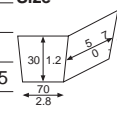

GT101 Gateau tray (cream)	3810200
Material	E Flute/Bleached kraft
Function	Heat resistance
Use	Decoration, Baking
Capacity	150/5.1 Weight 4.28/0.15
Entries	2000 pcs (50 pcs x 40)

GT102 Gateau tray (cream)	3810201
Material	E Flute/Bleached kraft
Function	Heat resistance
Use	Decoration, Baking
Capacity	160/5.4 Weight 4.24/0.15
Entries	2000 pcs (50 pcs x 40)