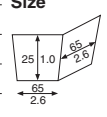

PC-82 Paper cocotte (elegance/red) 3850522

Material	Card paper
Function	-
Use	Decoration
Capacity	-
Weight	4.00/0.14
Entries	1500 pcs (50 pcs x 30)