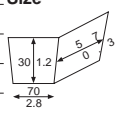

GT104 Gateau tray (brown plain)	3810203
Material	E Flute/Unbleached kraft
Function	Heat resistance
Use	Decoration, Baking
Capacity	210/7.1 Weight 6.96/0.25
Entries	1500 pcs (50 pcs x 30)