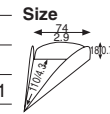

CP-152 Cake plate (torte · 10cuts) (stripe) 2780522

Material	Card paper/Gold print/PET
Function	Waterproof, Greaseproof
Use	Cake lining paper
Capacity	– Weight 3.20/0.11
Entries	2000 pcs (100 pcs × 20)