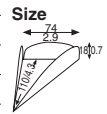

CP-151 Cake plate (torte · 10cuts) (gold) 2780521

Material	Card paper/Gold print/PET
Function	Waterproof, Greaseproof
Use	Cake lining paper
Capacity	– Weight 3.20/0.11
Entries	2000 pcs (100 pcs × 20)