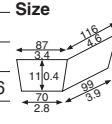

AP-87-116K PET Gold tray (gold/polygon) 6090170

Material	A-PET	Size
Function	Waterproof, Greaseproof	
Use	Cake tray	
Capacity	-	Weight 4.52/0.16
Entries	500 pcs (100 pcs x 5)