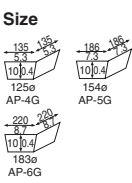

AP-4G PET Gold tray 4 (gold)	6090163
AP-5G PET Gold tray 5 (gold)	6090164
AP-6G PET Gold tray 6 (gold)	6090165
Material	A-PET
Function	Waterproof, Greaseproof
Use	Cake tray
Capacity	-
Weight	4: 7.82/0.28, 5: 21.33/0.75, 6: 29.80/1.05
Entries	100 pcs (100 pcs x 1)