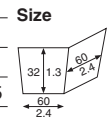

PC-54 Paper cocotte (pink) 3850054

Material	Card paper
Function	-
Use	Decoration
Capacity	-
Weight	5.47/0.19
Entries	1500 pcs (50 pcs x 30)