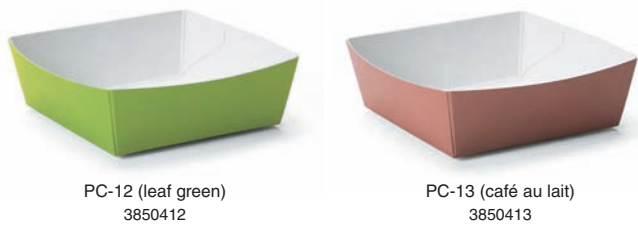

PC-12 (leaf green)
3850412

PC-13 (café au lait)
3850413