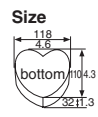

FA05	Mini fancy cup heart (classic)	3830105
Material	E flute bleached kraft paper	
Function	Heat resistance	
Use	Baking	
Capacity	280/9.5	Weight 4.52/0.16
Entries	600 pcs (50 pcs × 12)