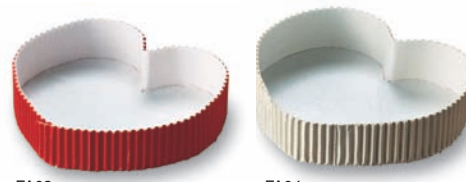

## Fancy cup series

Here are some fancy cups in various shapes such as a flower-shaped and a star-shaped, made possible by TEMMA's molding technology. Popular throughout the year, but especially around St. Valentine's Day, is our heart-shaped cup. We will also take orders for any shape you desire, so please go ahead and make your request.

TEMMA Original Cup Collection

06

Soft cup & Fancy cup

FA01

FA02

<b>FA01</b>	<b>Mini fancy cup star (red)</b>	3830101
<b>FA02</b>	<b>Mini fancy cup star (ivory)</b>	3830102
Material	E flute bleached kraft paper	
Function	Heat resistance	
Use	Baking	
Capacity	80/2.7	Weight 2.15/0.08
Entries	1000 pcs (1000 pcs × 1)	

FA03

FA04

<b>FA03</b>	<b>Mini fancy cup heart (red)</b>	3830103
<b>FA04</b>	<b>Mini fancy cup heart (ivory)</b>	3830104
Material	E flute bleached kraft paper	
Function	Heat resistance	
Use	Baking	
Capacity	110/3.7	Weight 2.49/0.09
Entries	1000 pcs (1000 pcs × 1)	