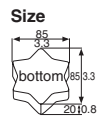

FA03

FA04

<b>FA03</b>	<b>Mini fancy cup heart (red)</b>	3830103
<b>FA04</b>	<b>Mini fancy cup heart (ivory)</b>	3830104
Material	E flute bleached kraft paper	
Function	Heat resistance	
Use	Baking	
Capacity	110/3.7	Weight 2.49/0.09
Entries	1000 pcs (1000 pcs × 1)	