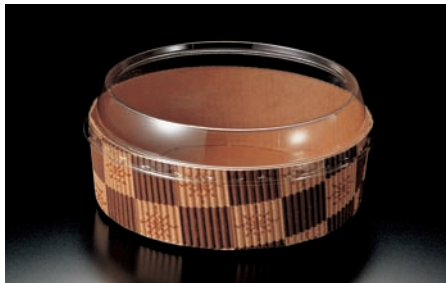

Sales of cup and lid sets

In the past we have had separate product codes for sales of cup and lid sets, but we have decided to abandon this system. To order cup and lid sets, you must now place your order specifying the product number, product name, and number of cases separately for cups and lids. Also be aware when ordering that cases of cups and lids may not always contain the same number of items. There may also be a difference in price if you order the lids separately rather than as a combined order with cups. For more information, please contact our sales representative.

SC851 Soft cup (brown block)	3830250
Material	E flute unbleached kraft paper
Function	Heat resistance
Use	Baking
Capacity	470/15.9 Weight 5.88/0.21
Entries	1000 pcs (50 pcs × 20)