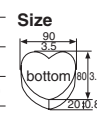

FA03	Mini fancy cup heart (red)	3830103
FA04	Mini fancy cup heart (ivory)	3830104
Material	E flute bleached kraft paper	
Function	Heat resistance	
Use	Baking	
Capacity	110/3.7	Weight 2.49/0.09
Entries	1000 pcs (1000 pcs × 1)