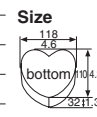

FA06	Mini fancy cup heart (heart pattern)	3830106
Material	E flute bleached kraft paper	
Function	Heat resistance	
Use	Baking	
Capacity	280/9.5	Weight 4.52/0.16
Entries	600 pcs (50 pcs × 12)