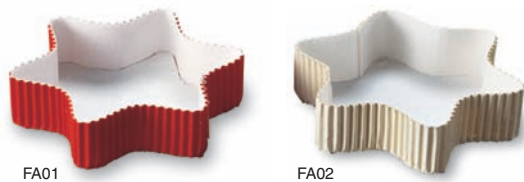

## Fancy cup series

Here are some fancy cups in various shapes such as a flower-shaped and a star-shaped, made possible by TEMMA's molding technology. Popular throughout the year, but especially around St. Valentine's Day, is our heart-shaped cup. We will also take orders for any shape you desire, so please go ahead and make your request.

TEMMA Original Cup Collection

06

Soft cup & Fancy cup

FA01

FA02

<b>FA01</b>	<b>Mini fancy cup star (red)</b>	3830101
<b>FA02</b>	<b>Mini fancy cup star (ivory)</b>	3830102
Material	E flute bleached kraft paper	
Function	Heat resistance	
Use	Baking	
Capacity	80/2.7	Weight 2.15/0.08
Entries	1000 pcs (1000 pcs × 1)	