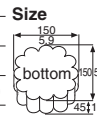

M701	Decorative fancy cup flower (gradation)	3830702
Material	E flute bleached kraft paper	
Function	Heat resistance	
Use	Baking	
Capacity	660/22.3	Weight 8.52/0.30
Entries	300 pcs (50 pcs × 6)