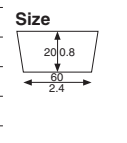

GA-12 Petit gateau cup (gold)	2690012
Material	HSPET/Bleached kraft/Evaporated PET
Function	Waterproof, Greaseproof, Heat resistance
Use	Dessert, Baking
Capacity	60/2.0 Weight 1.13/0.04
Entries	2000 pcs (100 pcs × 20)