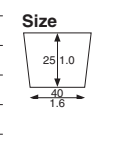

GA-20 Petit gateau cup (gold)	2690100
Material	HSPET/Bleached kraft/Evaporated PET
Function	Waterproof, Greaseproof, Heat resistance
Use	Dessert, Baking
Capacity	40/1.4 Weight 0.97/0.03
Entries	3000 pcs (100 pcs × 30)