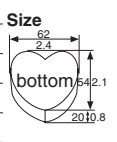

FG-70 Sweet cup heart (red)	2691000
Material	Bleached kraft/PET
Function	Waterproof, Greaseproof, Heat resistance
Use	Baking, Baking mould
Capacity	50/1.7 Weight 0.79/0.03
Entries	2000 pcs (100 pcs × 20)