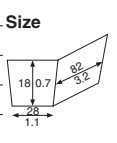

GA-40 Petit gateau cup (gold)	2690120
Material	HSPET/Bleached kraft/Evaporated PET
Function	Waterproof, Greaseproof, Heat resistance
Use	Dessert, Baking
Capacity	40/1.4 Weight 1.04/0.04
Entries	2000 pcs (100 pcs × 20)