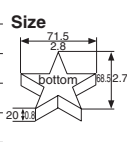

FG-71 Sweet cup star (yellow)	2691001
Material	Bleached kraft/PET
Function	Waterproof, Greaseproof, Heat resistance
Use	Baking, Baking mould
Capacity	60/2.0 Weight 1.04/0.04
Entries	2000 pcs (100 pcs × 20)