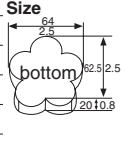

FG-74 Sweet cup flower (pink)	2691004
Material	Bleached kraft/PET
Function	Waterproof, Greaseproof, Heat resistance
Use	Baking, Baking mould
Capacity	55/1.9 Weight 0.95/0.03
Entries	2000 pcs (100 pcs × 20)