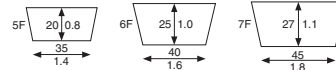

Material	OPP film
Function	Waterproof, Greaseproof
Use	Baking, Decoration
Weight	0.22/0.01 (5F)-0.29/0.01 (6F)-0.39/0.01 (7F)
Entries	10000 pcs (500 pcs × 20)

Size

WB-10	Modern cup flower (Japanese style pattern)	1515000
Material	Bleached kraft paper/PBT	 
Function	Waterproof, Greaseproof, Heat resistance	
Use	Baking, Mould	
Capacity	55/1.9 Weight 0.94/0.03	
Entries	2400 pcs (160 pcs × 15)	