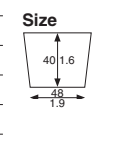

GA-30 Petit gateau cup (gold)	2690110
Material	HSPET/Bleached kraft/Evaporated PET
Function	Waterproof, Greaseproof, Heat resistance
Use	Dessert, Baking
Capacity	100/3.4 Weight 2.03/0.07
Entries	2000 pcs (100 pcs × 20)