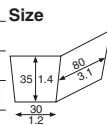

(Cake picks and other novelty items are shown on page 119.)

**BT70 Mini pound tray (halloween night)** 3800310

Material	Ivory paper-especial coat
Function	Heat resistance, Greaseproof
Use	Baking
Capacity	120/4.1 Weight 3.52/0.12
Entries	2000 pcs (50 pcs x 40)