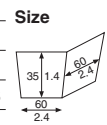

Material	Card paper
Function	-
Use	Decoration
Capacity	- Weight 5.22/0.18
Entries	1500 pcs (50 pcs x 30)

PC-41 Paper cocotte (heart/stripe) 3850551