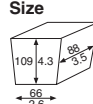

Sold out

XK1000 Food pail (tree) 6090264	
Material	Card paper/OPP/PE (hand hold)
Function	Waterproof, Greaseproof
Use	Snack, Foods cup
Capacity	890/30.1 Weight 35.85/1.26
Entries	300 pcs (20 pcs × 15)