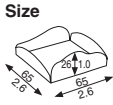

XC-101 Square cake plate (happy Santa) 6090332	
Material	Card paper/Gold print/PET
Function	Waterproof, Greaseproof
Use	Cake lining paper
Capacity	— Weight 3.00/0.11
Entries	2000 pcs (100 pcs × 20)