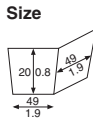

XT411 Mini baked tray (mini colorful) 6090280

Material	Unbleached kraft/Nonstick resin lamination	
Function	Greaseproof, Heat resistance, Nonstick	
Use	Baking	
Capacity	55/1.9	Weight 1.70/0.06
Entries	3000 pcs (50 pcs × 60)