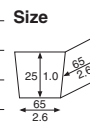

Material	Card paper
Function	-
Use	Decoration
Capacity	- Weight 4.39/0.15
Entries	1500 pcs (50 pcs x 30)

EM021 The Girl's Festival cup (doll pattern) 2640121