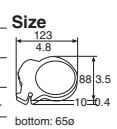

ST-65	PET golden tray (Santa form/golden)	6090324

Material	Bleached kraft paper/PET	
Function	Waterproof, Greaseproof	
Use	Cake tray	
Capacity	–	Weight 4.00/0.14
Entries	500 pcs (100 pcs x 5)	

BT-40-80	PET golden tray (boot form/golden)	6090325

Material	A-PET	
Function	Waterproof, Greaseproof	
Use	Cake tray	
Capacity	–	Weight 3.20/0.11
Entries	500 pcs (100 pcs x 5)