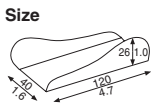

XC-103 Big rectangular cake plate (happy Santa) 6090334	
Material	Card paper/Gold print/PET
Function	Waterproof, Greaseproof
Use	Cake lining paper
Capacity	— Weight 3.18/0.11
Entries	2000 pcs (100 pcs × 20)