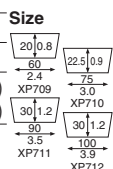

XP729	PET cup 60ø (snowman/red)	6090298
XP730	PET cup 75ø (snowman/red)	6090153
XP731	PET cup 90ø (snowman/red)	6090154
XP732	PET cup 100ø (snowman/red)	6090155

Material	Bleached kraft paper/PET	
Function	Waterproof, greaseproof, Heat resistance	
Use	Baking	Capacity –
Weight	0.80/0.03 (XP729)-1.15/0.04 (XP730) 1.35/0.05 (XP731)-1.79/0.06 (XP732)	
Entries	12000 pcs (300 pcs x 40)/729 6000 pcs (300 pcs x 20)/730 4500 pcs (300 pcs x 15)/731-732