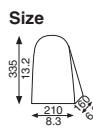

XK2800 Paper bag (Santa pattern) 6090062	
Material	Card paper
Function	—
Use	Snack, Foods cup
Capacity	— Weight 67.00/2.36
Entries	100 pcs (100 pcs × 1)