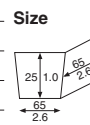

Material	Card paper
Function	-
Use	Decoration
Capacity	- Weight 4.39/0.15
Entries	1500 pcs (50 pcs x 30)

PC-40 Paper cocotte (full heart) 3850550