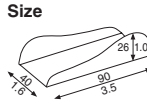

XC-102 Small rectangular cake plate (happy Santa) 6090333	
Material	Card paper/Gold print/PET
Function	Waterproof, Greaseproof
Use	Cake lining paper
Capacity	— Weight 2.40/0.08
Entries	2000 pcs (100 pcs × 20)