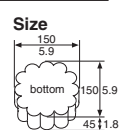

× Cups and lids are all sold separately.