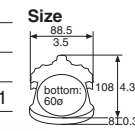

XP709	PET cup 60ø (holly/red)	6090297
XP710	PET cup 75ø (holly/red)	6090147
XP711	PET cup 90ø (holly/red)	6090148
XP712	PET cup 100ø (holly/red)	6090149

Material	Bleached kraft paper/PET	
Function	Waterproof, greaseproof, Heat resistance	
Use	Baking	Capacity –
Weight	0.80/0.03 (XP709)-1.15/0.04 (XP710) 1.35/0.05 (XP711)-1.79/0.06 (XP712)	
Entries	12000 pcs (300 pcs x 40)/709 6000 pcs (300 pcs x 20)/710 4500 pcs (300 pcs x 15)/711-712	

XP729	PET cup 60ø (snowman/red)	6090298
XP730	PET cup 75ø (snowman/red)	6090153
XP731	PET cup 90ø (snowman/red)	6090154
XP732	PET cup 100ø (snowman/red)	6090155

Material	Bleached kraft paper/PET	
Function	Waterproof, greaseproof, Heat resistance	
Use	Baking	Capacity –
Weight	0.80/0.03 (XP729)-1.15/0.04 (XP730) 1.35/0.05 (XP731)-1.79/0.06 (XP732)	
Entries	12000 pcs (300 pcs x 40)/729 6000 pcs (300 pcs x 20)/730 4500 pcs (300 pcs x 15)/731-732	

XP742	PET cup 100ø (snowman/green)	6090158

Material	Bleached kraft paper/PET	
Function	Waterproof, greaseproof, Heat resistance	
Use	Baking	Capacity –
Weight	1.79/0.06	
Entries	4500 pcs (300 pcs x 15)	

BL-60	PET golden tray (bell form/golden)	6090286

Material	A-PET	
Function	Waterproof, Greaseproof	
Use	Cake tray	
Capacity	–	Weight 3.20/0.11
Entries	500 pcs (100 pcs x 5)	

ST-65	PET golden tray (Santa form/golden)	6090324

Material	Bleached kraft paper/PET	
Function	Waterproof, Greaseproof	
Use	Cake tray	
Capacity	–	Weight 4.00/0.14
Entries	500 pcs (100 pcs x 5)	

BT-40-80	PET golden tray (boot form/golden)	6090325

Material	A-PET	
Function	Waterproof, Greaseproof	
Use	Cake tray	
Capacity	–	Weight 3.20/0.11
Entries	500 pcs (100 pcs x 5)	

XK5000	Decorative box 4S (Santa Claus)	6090134
XK5100	Decorative box 5S (Santa Claus)	6090135
XK5200	Decorative box 6S (Santa Claus)	6090159