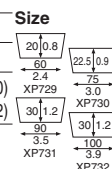

XP709	PET cup 60ø (holly/red)	6090297
XP710	PET cup 75ø (holly/red)	6090147
XP711	PET cup 90ø (holly/red)	6090148
XP712	PET cup 100ø (holly/red)	6090149

Material	Bleached kraft paper/PET	
Function	Waterproof, greaseproof, Heat resistance	
Use	Baking	Capacity –
Weight	0.80/0.03 (XP709)-1.15/0.04 (XP710) 1.35/0.05 (XP711)-1.79/0.06 (XP712)	
Entries	12000 pcs (300 pcs x 40)/709 6000 pcs (300 pcs x 20)/710 4500 pcs (300 pcs x 15)/711-712	

XP729	PET cup 60ø (snowman/red)	6090298
XP730	PET cup 75ø (snowman/red)	6090153
XP731	PET cup 90ø (snowman/red)	6090154
XP732	PET cup 100ø (snowman/red)	6090155

Material	Bleached kraft paper/PET	
Function	Waterproof, greaseproof, Heat resistance	
Use	Baking	Capacity –
Weight	0.80/0.03 (XP729)-1.15/0.04 (XP730) 1.35/0.05 (XP731)-1.79/0.06 (XP732)	
Entries	12000 pcs (300 pcs x 40)/729 6000 pcs (300 pcs x 20)/730 4500 pcs (300 pcs x 15)/731-732	

XP742	PET cup 100ø (snowman/green)	6090158

Material	Bleached kraft paper/PET	
Function	Waterproof, greaseproof, Heat resistance	
Use	Baking	Capacity –
Weight	1.79/0.06	
Entries	4500 pcs (300 pcs x 15)	

BL-60	PET golden tray (bell form/golden)	6090286

Material	A-PET	
Function	Waterproof, Greaseproof	
Use	Cake tray	
Capacity	–	Weight 3.20/0.11
Entries	500 pcs (100 pcs x 5)	

ST-65	PET golden tray (Santa form/golden)	6090324

Material	Bleached kraft paper/PET	
Function	Waterproof, Greaseproof	
Use	Cake tray	
Capacity	–	Weight 4.00/0.14
Entries	500 pcs (100 pcs x 5)	

BT-40-80	PET golden tray (boot form/golden)	6090325

Material	A-PET	
Function	Waterproof, Greaseproof	
Use	Cake tray	
Capacity	–	Weight 3.20/0.11
Entries	500 pcs (100 pcs x 5)	

XK5000	Decorative box 4S (Santa Claus)	6090134
XK5100	Decorative box 5S (Santa Claus)	6090135
XK5200	Decorative box 6S (Santa Claus)	6090159