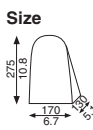

XK1900 Paper bag (Christmas trio) 6090285	
Material	Card paper
Function	—
Use	Snack, Foods cup
Capacity	— Weight 52.90/1.87
Entries	100 pcs (20 pcs × 5)