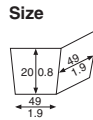

XT412 Mini baked tray (wood house) 6090281

Material	Unbleached kraft/Nonstick resin lamination	
Function	Greaseproof, Heat resistance, Nonstick	
Use	Baking	
Capacity	55/1.9	Weight 1.70/0.06
Entries	3000 pcs (50 pcs × 60)