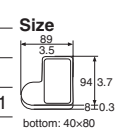

XK5000	Decorative box 4S (Santa Claus)	6090134
XK5100	Decorative box 5S (Santa Claus)	6090135
XK5200	Decorative box 6S (Santa Claus)	6090159

Material	Card paper	
Function	–	
Use	Decoration	
Weight	60.00/2.12 (XK5000)-130.00/4.59 (XK5100) 164.00/5.78 (XK5200)	
Entries	100 pcs (100 pcs)