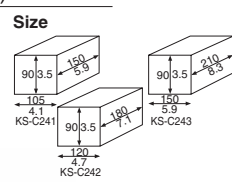

- **KS-C241** Box S (bouquet/brown) 3870421
- **KS-C242** Box M (bouquet/brown) 3870422
- **KS-C243** Box L (bouquet/brown) 3870423

Material	Card paper
Function	–
Use	Cake, Snack taking out
Weight	S: 42.00/1.48/M: 50.80/1.79/L: 63.60/2.24
Entries	S: 500 pcs/M: 400 pcs/S: 300 pcs