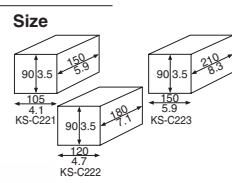

- **KS-C221** Cake box S (pink) 3870411
- **KS-C222** Cake box M (pink) 3870412
- **KS-C223** Cake box L (pink) 3870413

Material	Card paper
Function	–
Use	Cake, Snack taking out
Weight	S: 42.00/1.48/M: 50.80/1.79/L: 63.60/2.24
Entries	S: 500 pcs/M: 400 pcs/L: 300 pcs