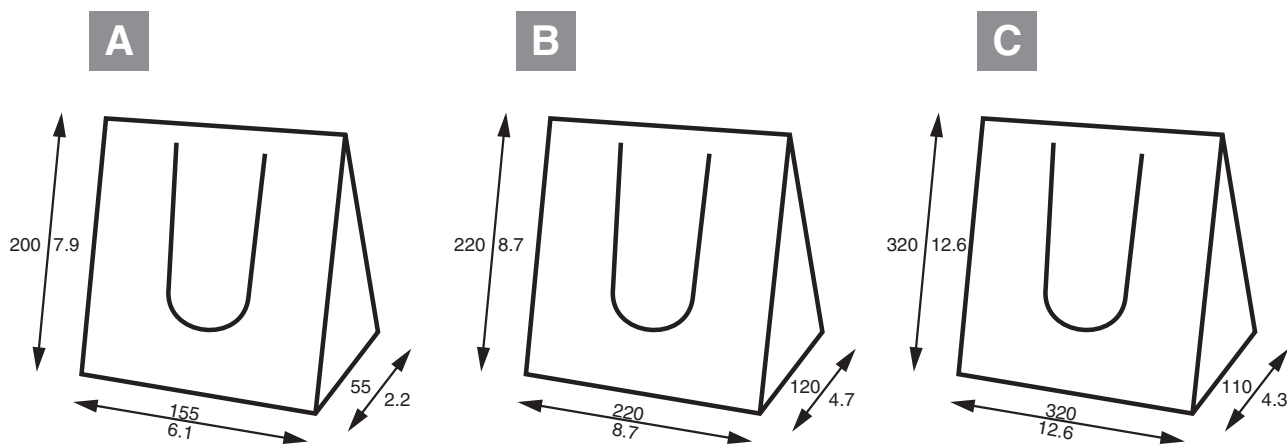

Hot stamp (Silver and Gold) We also take orders for hot stamping for small lots.

The glossy finish enhances the image of your products.

Hot stamping is characterized by the glossy metallic finish, impossible with normal ink.

Make your own original paper bag that has class and style by hot stamping your shop's logo or emblem.