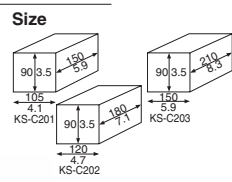

- KS-C201** Cake box S (tea time) 3870401
- KS-C202** Cake box M (tea time) 3870402
- KS-C203** Cake box L (tea time) 3870403

Material	Card paper
Function	–
Use	Cake, Snack taking out
Weight	S: 42.00/1.48/M: 50.80/1.79/L: 63.60/2.24
Entries	S: 500 pcs/M: 400 pcs/L: 300 pcs