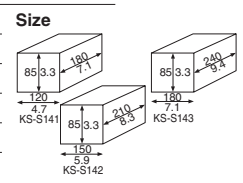

- **KS-S141** Box S (ensemble) 3870321
- **KS-S142** Box M (ensemble) 3870322
- **KS-S143** Box L (ensemble) 3870323

Material	Unbleached kraft paper
Function	–
Use	Cake, Snack taking out
Weight	S: 38.80/1.37/M: 50.80/1.79/L: 64.80/2.29
Entries	S: 400 pcs/M: 300 pcs/L: 200 pcs