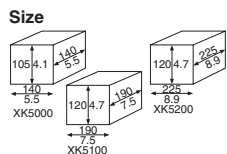

Material	Card paper
Function	-
Use	Cake decoration, Whole cake
Weight	4: 60.00/2.12/5: 130.00/4.59/6: 164.00/5.78
Entries	100 pcs (100 pcs)

Photo: left

- AP-4G** PET golden tray (decorative 4S golden) 6090163
- AP-5G** PET golden tray (decorative 5S golden) 6090164
- AP-6G** PET golden tray (decorative 6S golden) 6090165