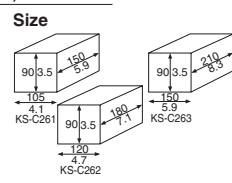

- **KS-C261** Cake box S (ensemble) 3870431
- **KS-C262** Cake box M (ensemble) 3870432
- **KS-C263** Cake box L (ensemble) 3870433

Material	Unbleached kraft paper
Function	–
Use	Cake, Snack taking out
Weight	S: 39.60/1.40/M: 48.40/1.71/L: 61.60/2.17
Entries	S: 500 pcs/M: 400 pcs/L: 300 pcs