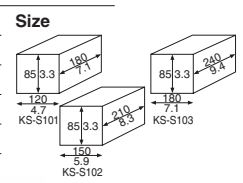

- **KS-S101** Box S (couleur) 3870301
- **KS-S102** Box M (couleur) 3870302
- **KS-S103** Box L (couleur) 3870303

Material	Card paper
Function	–
Use	Cake, Snack taking out
Weight	S: 38.40/1.35/M: 49.60/1.75/L: 61.60/2.17
Entries	S: 400 pcs/M: 300 pcs/L: 200 pcs