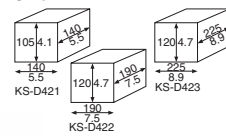

Material	Card paper	Size
Function	-	
Use	Cake decoration, Gift	
Weight	4: 60.00/2.12/5: 130.40/4.60/6: 157.60/5.56	
Entries	4: 200 pcs/ 5 - 6: 100 pcs	

KS-D441 Decorative box 4 (bouquet/green) 3870621
KS-D442 Decorative box 5 (bouquet/green) 3870622
KS-D443 Decorative box 6 (bouquet/green) 3870623