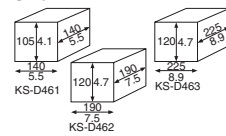

Material	Unbleached kraft paper	Size
Function	-	
Use	Cake decoration, Gift	
Weight	4: 50.40/1.78/5: 111.20/3.92/6: 134.80/4.75	
Entries	4: 200 pcs/ 5 - 6: 100 pcs