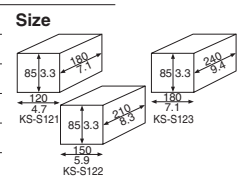

- **KS-S121** Box S (marguerite) 3870311
- **KS-S122** Box M (marguerite) 3870312
- **KS-S123** Box L (marguerite) 3870313

Material	Card paper
Function	–
Use	Cake, Snack taking out
Weight	S: 38.40/1.35/M: 49.60/1.75/L: 61.60/2.17
Entries	S: 400 pcs/M: 300 pcs/L: 200 pcs