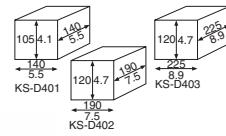

Material	Card paper	Size
Function	-	
Use	Cake decoration, Gift	
Weight	4: 60.00/2.12/5: 130.40/4.60/6: 157.60/5.56	
Entries	4: 200 pcs/ 5 - 6: 100 pcs	

KS-D421 Decorative box 4 (symphonie) 3870611
KS-D422 Decorative box 5 (symphonie) 3870612
KS-D423 Decorative box 6 (symphonie) 3870613